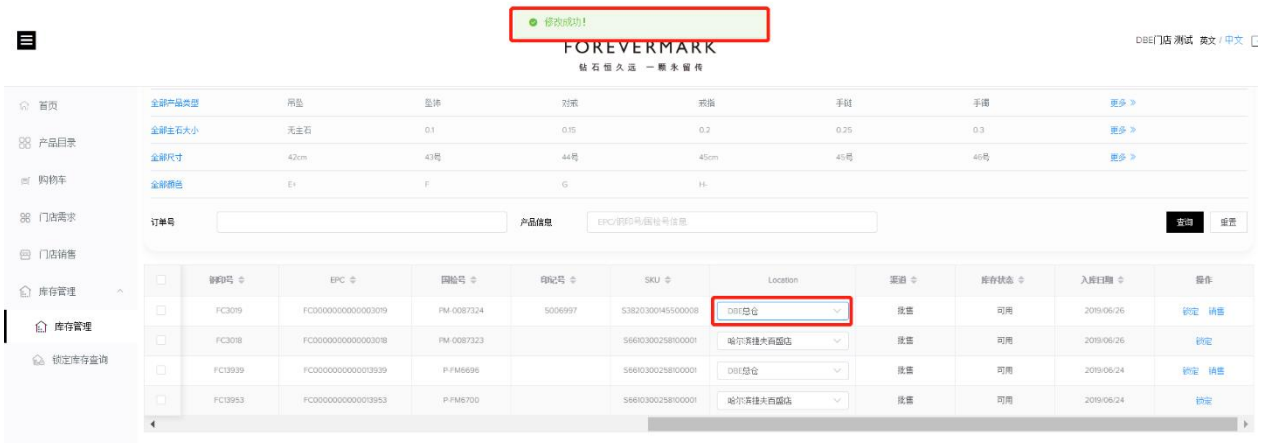

2. 批量修改库存地址：全部勾选寄售货品，出现“批量修改 Location”按钮，点击，出现修改的弹框，选择对应的库存地址，勾选的库存地址统一变更为新修改的库存地址。