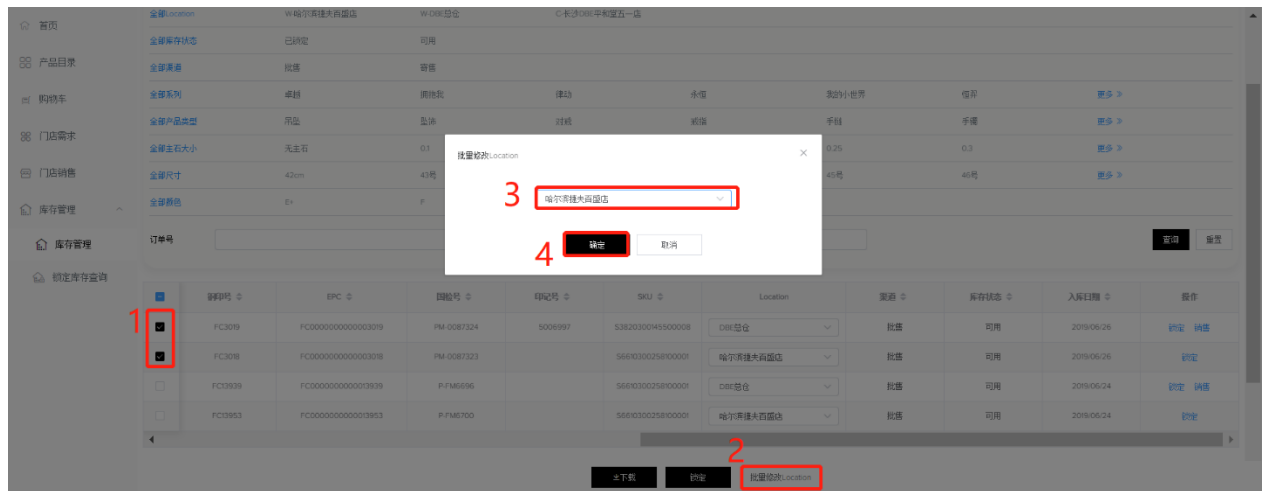

2. 批量修改库存地址：全部勾选寄售货品，出现“批量修改 Location”按钮，点击，出现修改的弹框，选择对应的库存地址，勾选的库存地址统一变更为新修改的库存地址。